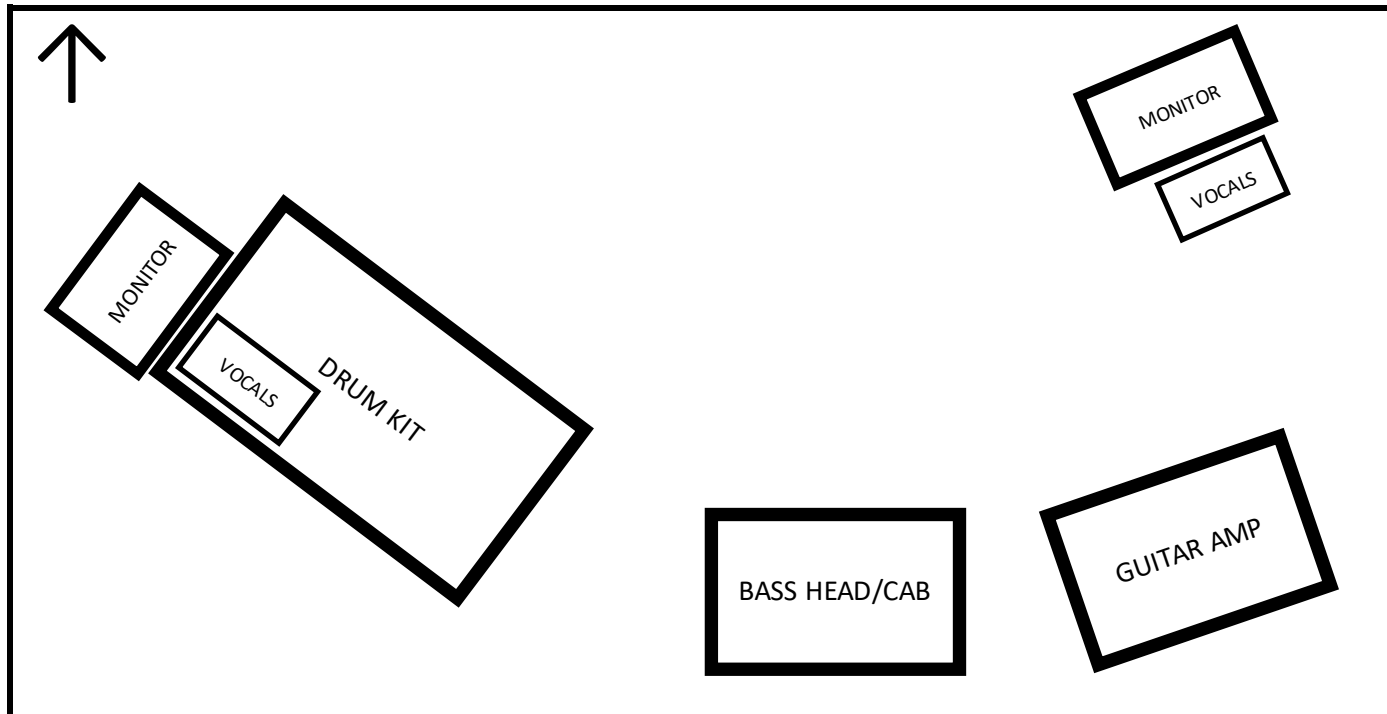

STAGE PLAN/TECH SPEC

GUITAR:

SIGNAL SPLIT TO
GUITAR AMP AND
BASS HEAD/CAB

AMP AND CAB BOTH
MIC'D UP

DRUMS:

10" 12" RACK TOMS
14" FLOOR TOM
14" SNARE
22" KICK
2 x CRASH
1 x RIDE
1 x HIHAT
1 x SPLASH
1 x CHINA
1 x COWBELL